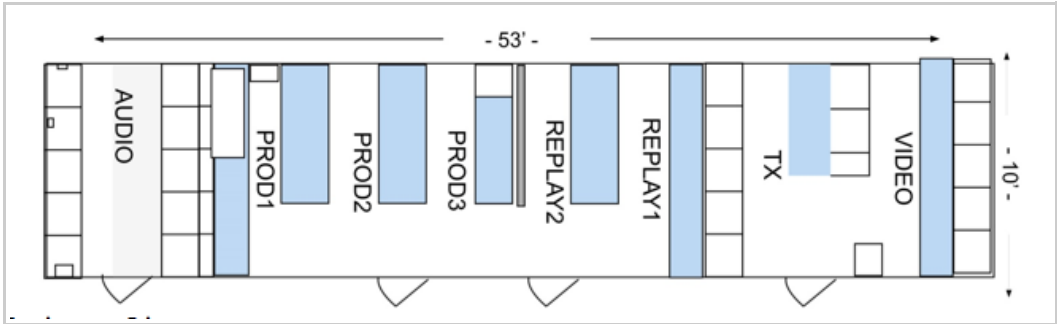

System Equipment

10 AJA FS-1 UDC 8 Fortel UDC
 TAC-4 Fiber (ST Termination) 4 Telecast Rattler Kits
 QuStream PESA 256x, 128x208 HD SDI router

Dimensions/Power

Working Truck Area:
 Trailer Only 15' x 60'
 Tractor/Trailer Combo 15' x 80'
 75,000 lbs
 208-240 VAC Three Phase 200A